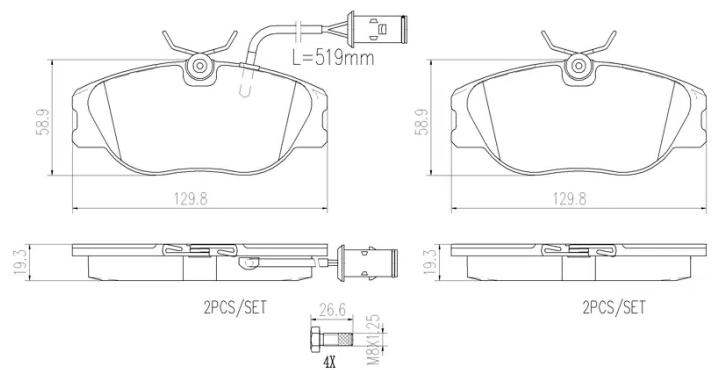

## Technical specifications

EAN code <b>8020584088135</b>	Axle <b>Front</b>	Thickness <b>19 mm</b>
Width <b>130 mm</b>	Height <b>59 mm</b>	Braking system <b>Lucas</b>
Wear indicator <b>Electric</b>	WVA number <b>21147,21148</b>	Accessories <b>With accessories</b> <b>With anti-squeal shim</b> <b>With brake caliper bolts</b>