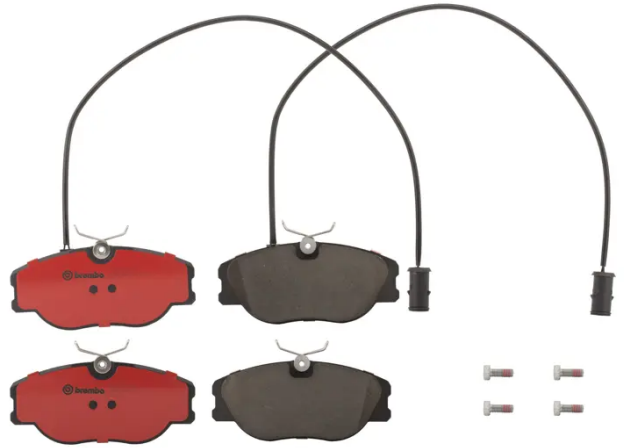

# BRAKE PAD PRIME CERAMIC P23041N

The P23041N NAO brake pad is synonymous with reliability

Brembo NAO brake pads stand out for their ultimate braking comfort, reduced friction wear and low dust mission, which makes for cleaner rims and reduced maintenance requirements. The advanced friction material in keeping with the strictest environmental standards is the main distinguishing feature of NAO compounds.

## Technical specifications

EAN code <b>8020584088135</b>	Axle <b>Front</b>	Thickness <b>19 mm</b>
Width <b>130 mm</b>	Height <b>59 mm</b>	Braking system <b>Lucas</b>
Wear indicator <b>Electric</b>	WVA number <b>21147,21148</b>	Accessories <b>With accessories</b> <b>With anti-squeal shim</b> <b>With brake caliper bolts</b>