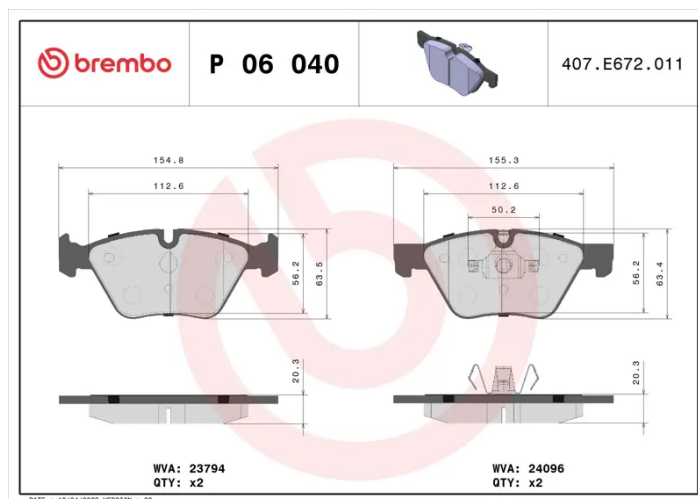

- ✓ OE-equivalent
- ✓ Brembo quality
- ✓ ECE-R90 certificate
- ✓ Safety
- ✓ Performance
- ✓ Comfort
- ✓ With accessories

Technical specifications

EAN code
8020584059883

Axle
Front

Thickness
20 mm

Width
155 mm

Height
64 mm

Braking system
Teves

Wear indicator
Prepared for wear indicator

WVA number
23794,24096

Accessories
With accessories
With anti-squeal shim
With piston clip

COMPATIBLE VEHICLES

COMPATIBLE OE PART NUMBERS