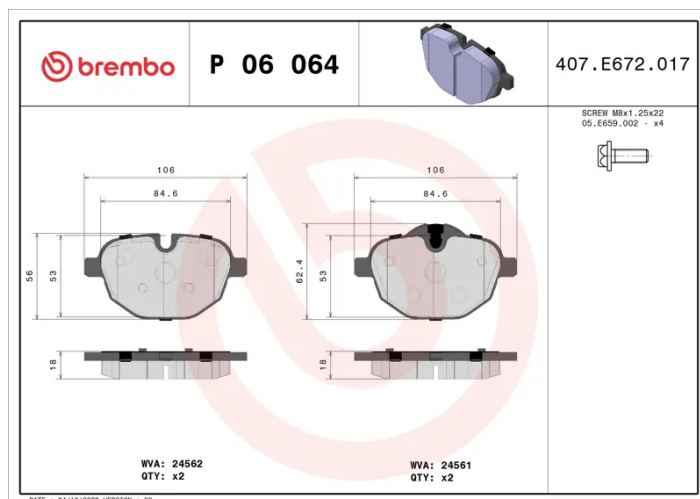

BRAKE PAD

P 06 064

The P 06 064 brake pad is synonymous with reliability

The Brembo brake pad guarantees ultimate safety when braking thanks to the use of more than 100 different compounds, designed according to the type of vehicle and use. Stopping distances reduced to a minimum, maximum driving comfort and silent operation are the most important features of Brembo materials. Brembo brake pads are supplied together with an extensive range of accessories and assembly kits for professional-standard installation.

- ✓ OE-equivalent
- ✓ Brembo quality
- ✓ ECE-R90 certificate
- ✓ Safety
- ✓ Performance
- ✓ Comfort
- ✓ With accessories

Technical specifications

EAN code 8020584090282	Axle Rear	Thickness 18 mm
Width 106 mm	Height 56 mm	Braking system TRW
Wear indicator Prepared for wear indicator	WVA number 24561,24562	Accessories With accessories With anti-squeal shim With brake caliper bolts