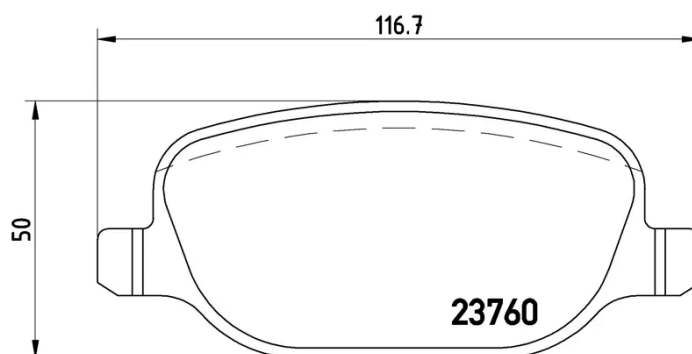

BRAKE PAD

P 23 089

The P 23 089 brake pad is synonymous with reliability

The Brembo brake pad guarantees ultimate safety when braking thanks to the use of more than 100 different compounds, designed according to the type of vehicle and use. Stopping distances reduced to a minimum, maximum driving comfort and silent operation are the most important features of Brembo materials. Brembo brake pads are supplied together with an extensive range of accessories and assembly kits for professional-standard installation.

- ✓ OE-equivalent
- ✓ Brembo quality
- ✓ ECE-R90 certificate
- ✓ Safety
- ✓ Performance
- ✓ Comfort
- ✓ With accessories

Technical specifications

EAN code 8020584051597	Axle Rear	Thickness 18 mm
Width 117 mm	Height 50 mm	Braking system Lucas
Wear indicator Without	WVA number 23760	Accessories With accessories With anti-squeal shim With brake caliper bolts