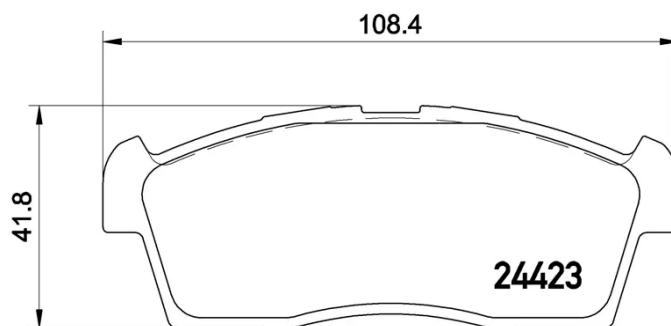

### Technical specifications

EAN code	Axle	Thickness
8020584103319	Front	15 mm
Width	Height	Braking system
108 mm	42 mm	Sumitomo
Wear indicator	WVA number	Accessories
Without	24423	With anti-squeal shim