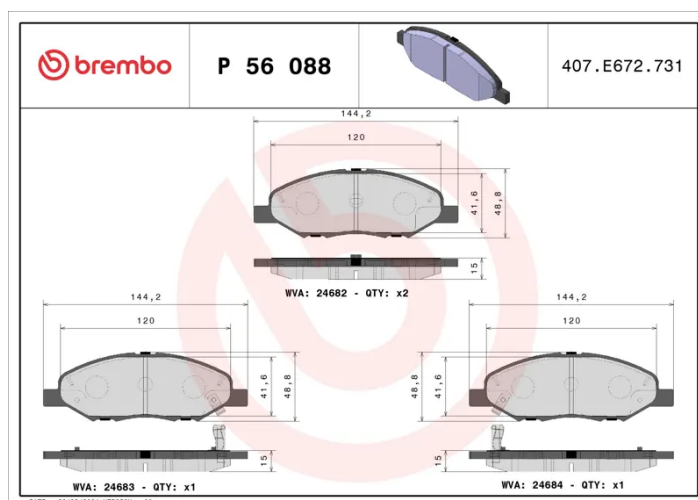

### Technical specifications

EAN code <b>8020584103401</b>	Axle <b>Front</b>	Thickness <b>14 mm</b>
Width <b>145 mm</b>	Height <b>49 mm</b>	Braking system <b>Sumitomo</b>
Wear indicator <b>Acoustic</b>	WVA number <b>24682,24683,24684</b>	Accessories <b>With anti-squeal shim</b>