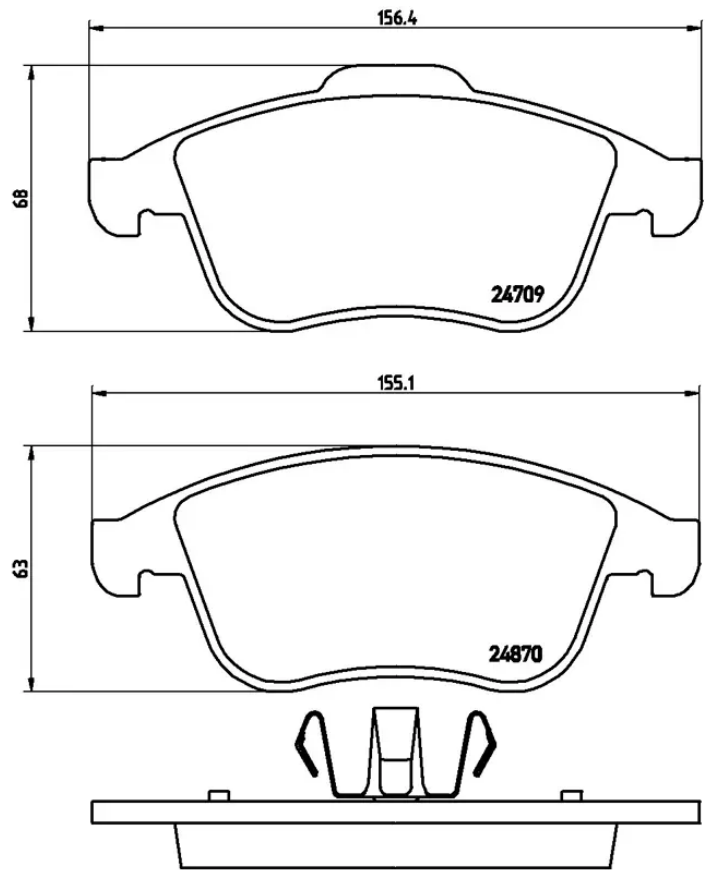

- ✓ OE-equivalent
- ✓ Brembo quality
- ✓ ECE-R90 certificate
- ✓ Safety
- ✓ Performance
- ✓ Comfort
- ✓ With accessories

Technical specifications

EAN code
8020584061961

Axle
Front

Thickness
18 mm

Width
155 mm

Height
63 mm

Braking system
Teves

Wear indicator
Without

WVA number
24870,24709

Accessories
**With accessories
With anti-squeal
shim
With piston clip**

COMPATIBLE VEHICLES

COMPATIBLE OE PART NUMBERS

410600032R	RENAULT
410602933R	RENAULT
410603152R	RENAULT
410607369R	RENAULT
8660000766	RENAULT