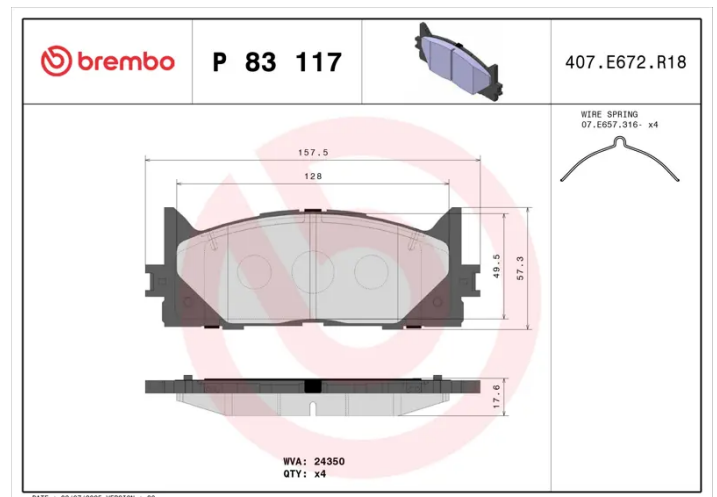

BRAKE PAD

P 83 117

The P 83 117 brake pad is synonymous with reliability

The Brembo brake pad guarantees ultimate safety when braking thanks to the use of more than 100 different compounds, designed according to the type of vehicle and use. Stopping distances reduced to a minimum, maximum driving comfort and silent operation are the most important features of Brembo materials. Brembo brake pads are supplied together with an extensive range of accessories and assembly kits for professional-standard installation.

- ✓ OE-equivalent
- ✓ Brembo quality
- ✓ ECE-R90 certificate
- ✓ Safety
- ✓ Performance
- ✓ Comfort
- ✓ With accessories

Technical specifications

EAN code 8020584091098	Axle Front	Thickness 18 mm
Width 158 mm	Height 57 mm	Braking system Akebono
Wear indicator Without	WVA number 24350	Accessories With accessories With anti-squeal shim