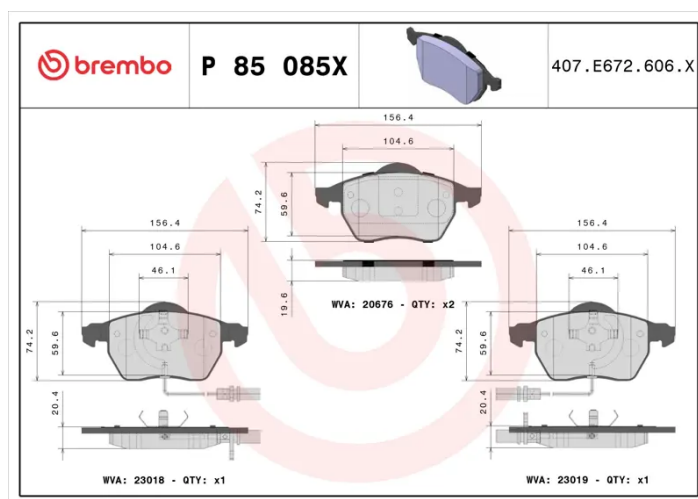

# BRAKE PAD XTRA P 85 085X

The P 85 085X Xtra brake pad is synonymous with reliability

Brembo Xtra brake pads, developed to enhance the advantages of the Xtra and Max discs, are made using the special BRM X L01 compound which consists of more than 30 different components. Compared with the compound used for original-equivalent pads, the new solution assures a higher friction coefficient, which translates to more precise and stable braking, at both high and low temperatures. All this makes for greater driving comfort and improved pedal modularity, without compromising the product's mileage output.

## Technical specifications

EAN code <b>8020584069301</b>	Axle <b>Front</b>	Thickness <b>20 mm</b>
Width <b>156 mm</b>	Height <b>74 mm</b>	Braking system <b>Teves</b>
Wear indicator <b>Electric</b>	WVA number <b>20676,23018,23019</b>	Accessories <b>With anti-squeal shim</b>