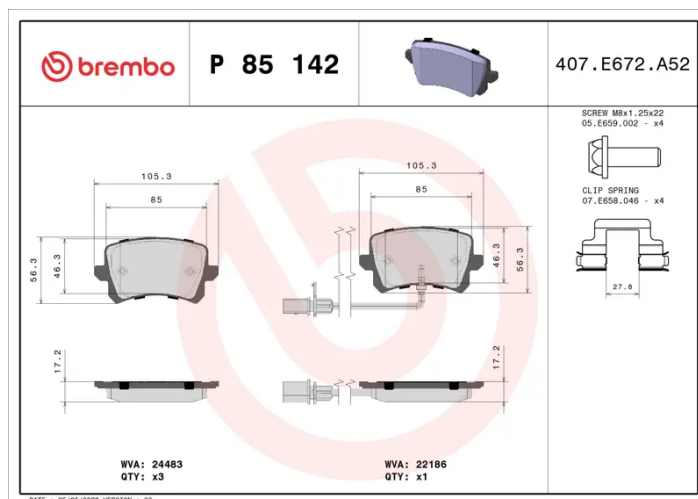

BRAKE PAD

P 85 142

The P 85 142 brake pad is synonymous with reliability

The Brembo brake pad guarantees ultimate safety when braking thanks to the use of more than 100 different compounds, designed according to the type of vehicle and use. Stopping distances reduced to a minimum, maximum driving comfort and silent operation are the most important features of Brembo materials. Brembo brake pads are supplied together with an extensive range of accessories and assembly kits for professional-standard installation.

- ✓ OE-equivalent
- ✓ Brembo quality
- ✓ ECE-R90 certificate
- ✓ Safety
- ✓ Performance
- ✓ Comfort
- ✓ With accessories

Technical specifications

EAN code 8020584112786	Axle Rear	Thickness 17 mm
Width 106 mm	Height 56 mm	Braking system Lucas
Wear indicator Electric	WVA number 22186,24483	Accessories With accessories With anti-squeal shim With brake caliper bolts