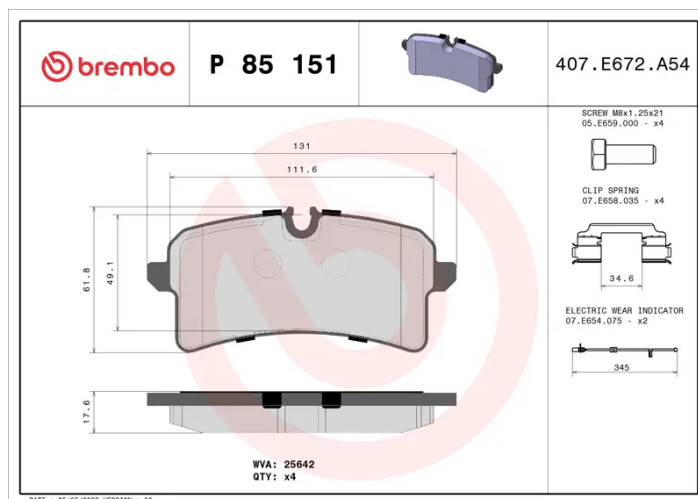

BRAKE PAD

P 85 151

The P 85 151 brake pad is synonymous with reliability

The Brembo brake pad guarantees ultimate safety when braking thanks to the use of more than 100 different compounds, designed according to the type of vehicle and use. Stopping distances reduced to a minimum, maximum driving comfort and silent operation are the most important features of Brembo materials. Brembo brake pads are supplied together with an extensive range of accessories and assembly kits for professional-standard installation.

- ✓ OE-equivalent
- ✓ Brembo quality
- ✓ ECE-R90 certificate
- ✓ Safety
- ✓ Performance
- ✓ Comfort
- ✓ With accessories

Technical specifications

EAN code 8020584084243	Axle Rear	Thickness 18 mm
Width 131 mm	Height 62 mm	Braking system TRW
Wear indicator Electric	WVA number 25642	Accessories With accessories With anti-squeal shim With brake caliper bolts