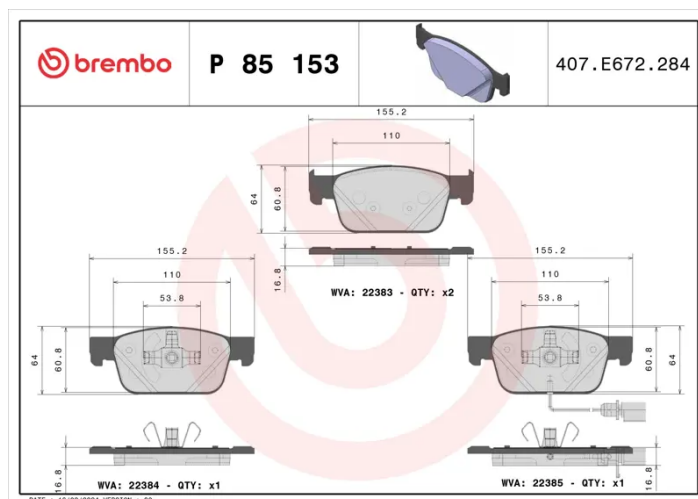

BRAKE PAD

P 85 153

The P 85 153 brake pad is synonymous with reliability

The Brembo brake pad guarantees ultimate safety when braking thanks to the use of more than 100 different compounds, designed according to the type of vehicle and use. Stopping distances reduced to a minimum, maximum driving comfort and silent operation are the most important features of Brembo materials. Brembo brake pads are supplied together with an extensive range of accessories and assembly kits for professional-standard installation.

- ✓ OE-equivalent
- ✓ Brembo quality
- ✓ ECE-R90 certificate
- ✓ Safety
- ✓ Performance
- ✓ Comfort
- ✓ With accessories

Technical specifications

EAN code 8020584084434	Axle Front	Thickness 17 mm
Width 155 mm	Height 64 mm	Braking system Teves
Wear indicator Electric	WVA number 22383,22384,22385	Accessories With accessories With anti-squeal shim With piston clip