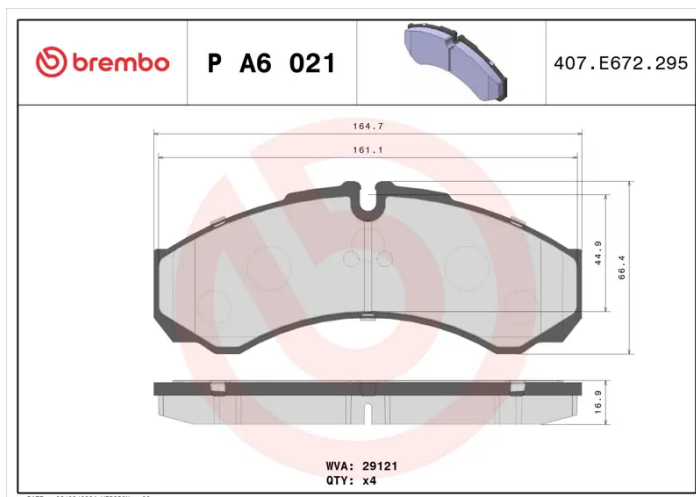

BRAKE PAD

P A6 021

The P A6 021 brake pad is synonymous with reliability

The Brembo brake pad guarantees ultimate safety when braking thanks to the use of more than 100 different compounds, designed according to the type of vehicle and use. Stopping distances reduced to a minimum, maximum driving comfort and silent operation are the most important features of Brembo materials. Brembo brake pads are supplied together with an extensive range of accessories and assembly kits for professional-standard installation.

- ✓ OE-equivalent
- ✓ Brembo quality
- ✓ ECE-R90 certificate
- ✓ Safety
- ✓ Performance
- ✓ Comfort

Technical specifications

EAN code 8020584059319	Axle Front and rear	Thickness 17 mm
Width 165 mm	Height 66 mm	Braking system Brembo
Wear indicator Prepared for wear indicator	WVA number 29121	Accessories With anti-squeal shim