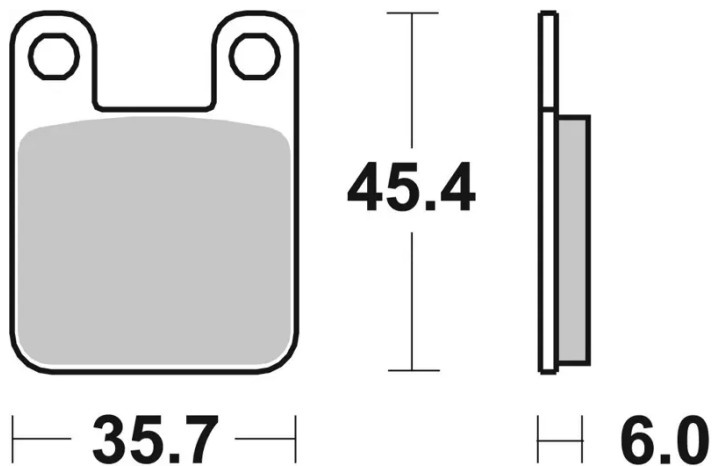

CC BRAKE PAD 07BB1205

The 07BB1205 brake pad is synonymous with reliability

the evolution of the organic compound, using more carbon. High mileage, excellent hot and cold performance, in dry and wet conditions alike

- ✓ OE-equivalent
- ✓ Brembo quality
- ✓ ECE-R90 certificate
- ✓ Safety
- ✓ Comfort
- ✓ Durability

Technical specifications

Width mm	Height 45,4 mm	Thickness 6 mm
Compound Carbon ceramic	Units per box 2	