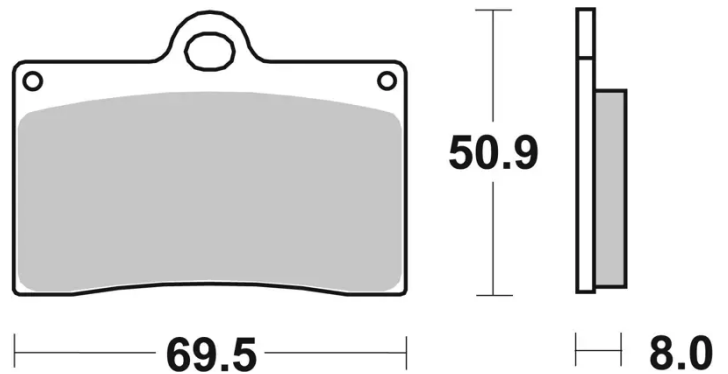

## RC BRAKE PAD 07BB15RC

The 07BB15RC brake pad is synonymous with reliability

A compound designed solely for track use, a true racing pad ideal for all types of competition. The main characteristics of this compound are high friction and consistent performance, especially at high disc temperatures. These properties ensure excellent and uniform braking, making fading less likely to occur. The efficiency of this compound is limited at low temperatures and, consequently, it is not type-approved for road use.

### Technical specifications

Width mm	Height <b>50,9</b> mm	Thickness <b>8</b> mm
Compound <b>Carbon ceramic</b>	Units per box <b>2</b>	

COMPATIBLE VEHICLES