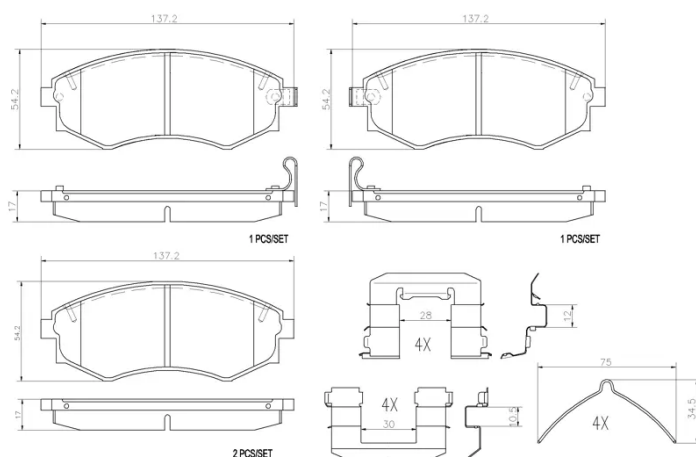

- ✓ OE-equivalent
- ✓ Brembo quality
- ✓ Safety
- ✓ Comfort
- ✓ Durability
- ✓ Dust reduction
- ✓ With accessories

Technical specifications

EAN code 8020584098004	Axle Front	Thickness 17 mm
Width 137 mm	Height 54 mm	Braking system Sumitomo
Wear indicator Acoustic	WVA number 21726,21727,21725	Accessories With anti-squeal shim