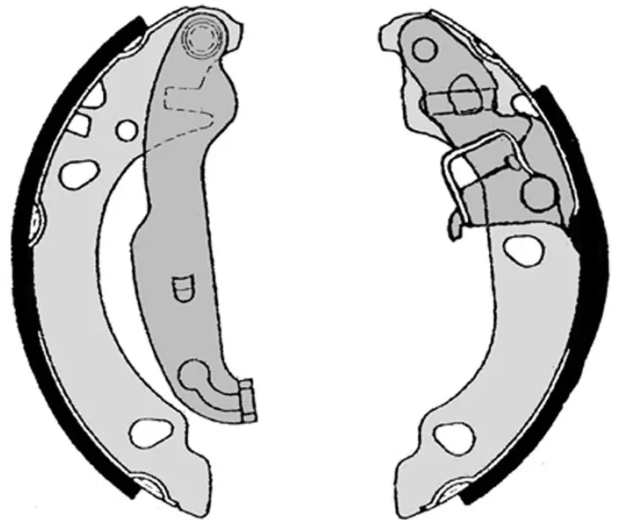

## S 24 530

The S 24 530 brake shoe is synonymous with reliability

Brembo brake shoes of original equipment quality guarantee the safe and reliable performance of your drum braking system. All Brembo brake shoes are accompanied by a ECE-R90 homologation certificate.

### Technical specifications

EAN code  
8432509641095

Rear

Diameter  
180 mm

Width  
32 mm

Braking system  
AP Lockheed

Parking brake lever  
With handbrake lever

COMPATIBLE VEHICLES