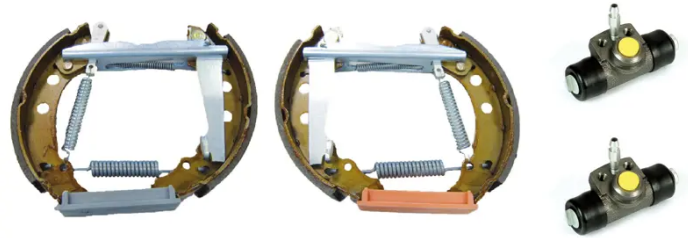

SHOE KIT K 85 013

The K 85 013 shoe kit is synonymous with reliability

The Brembo Kit & Fit is the ideal solution for the maintenance of drum brakes: everything you need for quick and efficient servicing is supplied in a single pre-assembled package, all with guaranteed Brembo quality. The kit contains all the components necessary for drum brake maintenance: shoes, brake wheel cylinders, springs, lubricant, and fixing kit.

- ✓ OE-equivalent
- ✓ Brembo quality
- ✓ ECE-R90 certificate
- ✓ Safety
- ✓ Durability
- ✓ Quick assembly
- ✓ With accessories
- ✓ Pre-Assembled Kit

Technical specifications

EAN code	Axle	Diameter
8020584077108	Rear	180 mm
Width	Master cylinder diameter	Type of assembly
31 mm	16 mm	Pre-assembled
Braking system	Brake proportioning valve	
VAG	Manual	