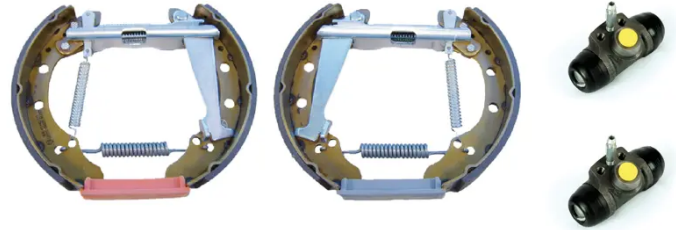

## SHOE KIT K 85 037

The K 85 037 shoe kit is synonymous with reliability

The Brembo Kit & Fit is the ideal solution for the maintenance of drum brakes: everything you need for quick and efficient servicing is supplied in a single pre-assembled package, all with guaranteed Brembo quality. The kit contains all the components necessary for drum brake maintenance: shoes, brake wheel cylinders, springs, lubricant, and fixing kit.

- ✓ OE-equivalent
- ✓ Brembo quality
- ✓ ECE-R90 certificate
- ✓ Safety
- ✓ Durability
- ✓ Quick assembly
- ✓ With accessories
- ✓ Pre-Assembled Kit

### Technical specifications

EAN code	Axle	Diameter
<b>8020584077177</b>	<b>Rear</b>	<b>200 mm</b>
Width	Master cylinder diameter	Type of assembly
<b>40 mm</b>	<b>19 mm</b>	<b>Pre-assembled</b>
Braking system	Brake proportioning valve	
<b>VAG</b>	<b>Manual</b>	