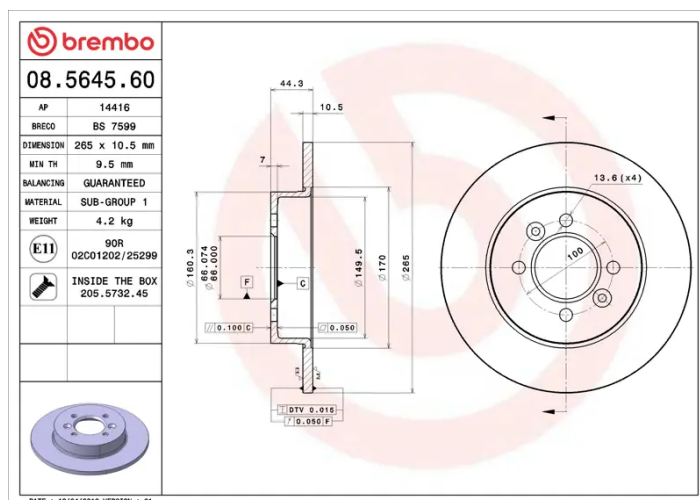

- ✓ OE-equivalent
- ✓ Brembo quality
- ✓ ECE-R90 certificate
- ✓ Safety
- ✓ Fastening screws

Technical specifications

EAN code
8020584564561

Axle
Rear

Diameter \varnothing
265 mm

Thickness (TH)
10,5 mm

Height (A)
44 mm

Number of holes (C)
4

Brake disc type
Solid

Centering (B)
66 mm

Min. thickness
9,5 mm

Tightening torque
110 Nm

COMPATIBLE VEHICLES

COMPATIBLE OE PART NUMBERS

7700800002 RENAULT