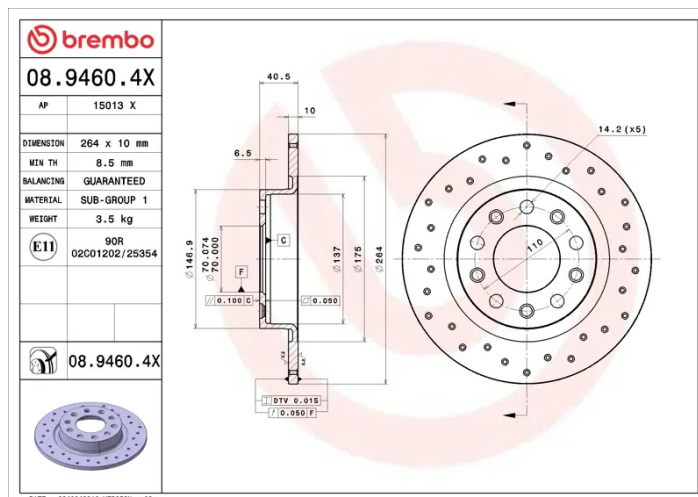

- ✓ Brembo quality
- ✓ ECE-R90 certificate
- ✓ Performance
- ✓ Sports driving
- ✓ Sporty look
- ✓ Anti-corrosion

Technical specifications

EAN code
8020584032527

Axle
Rear

Diameter Ø
264 mm

Thickness (TH)
10 mm

Height (A)
41 mm

Number of holes (C)
5

Brake disc type
Solid

Centering (B)
70 mm

Min. thickness
8,5 mm

Tightening torque
120 Nm

COMPATIBLE VEHICLES

COMPATIBLE OE PART NUMBERS

51806283	ALFA ROMEO
----------	------------

51815313	ALFA ROMEO
----------	------------

68082121AA	DODGE
------------	-------

68082121AB	DODGE
------------	-------

51912593	FIAT (GAC)
----------	------------
