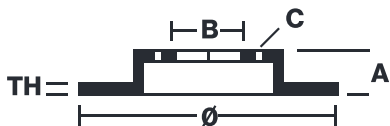

## 09.5674.2X

The **09.5674.2X Xtra** brake disc is synonymous with reliability

The Brembo Xtra brake disc features holes on the braking surface. The holes are designed to improve the cooling of the braking system, to generate greater fading resistance and grip in the initial stages of braking. The sports look is also enhanced by the presence of the UV paint.

### Technical specifications

EAN code  
**8020584212400**

Axle  
**Front**

Diameter Ø  
**276 mm**

Thickness (TH)  
**24 mm**

Height (A)  
**57 mm**

Number of holes (C)  
**5**

Brake disc type  
**Ventilated**