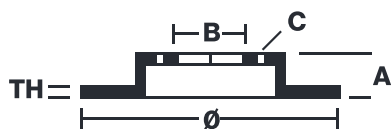

### Technical specifications

EAN code  
**8020584768020**

Axle  
**Front**

Diameter Ø  
**310** mm

Thickness (TH)  
**32** mm

Height (A)  
**44** mm

Number of holes (C)  
**5**

Brake disc type  
**Ventilated**