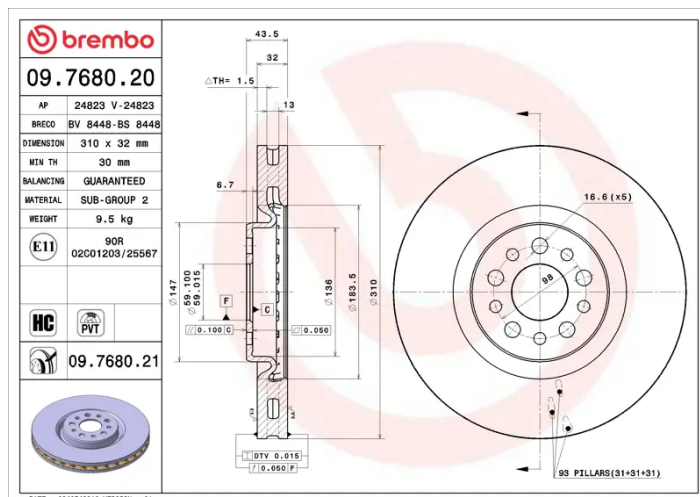

### Technical specifications

EAN code  
**8020584768020**

Axle  
**Front**

Diameter Ø  
**310** mm

Thickness (TH)  
**32** mm

Height (A)  
**44** mm

Number of holes (C)  
**5**

Brake disc type  
**Ventilated**

Centering (B)  
**59** mm

Min. thickness  
**30** mm

Tightening torque  
**100** Nm

COMPATIBLE VEHICLES