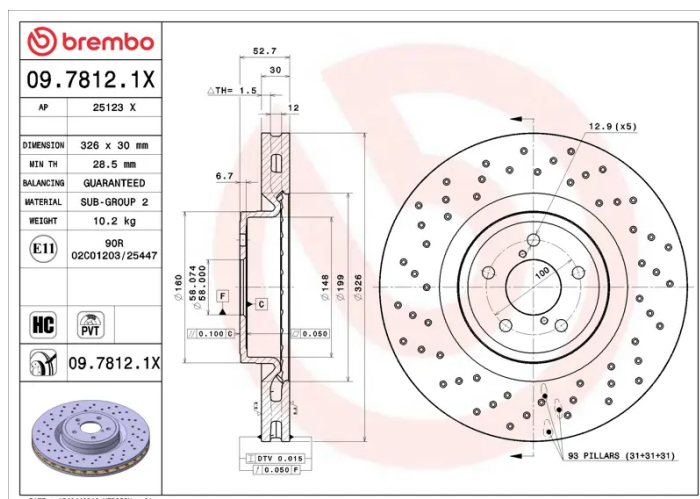

### Technical specifications

EAN code  
**8020584215364**

Axle  
**Front**

Diameter Ø  
**326 mm**

Thickness (TH)  
**30 mm**

Height (A)  
**53 mm**

Number of holes (C)  
**5**

Brake disc type  
**Ventilated**

Centering (B)  
**58 mm**

Min. thickness  
**28,5 mm**

Tightening torque  
**100 Nm**

COMPATIBLE VEHICLES