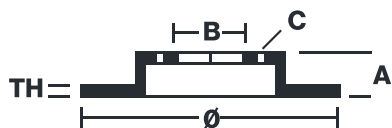

## 09.7812.1X

The 09.7812.1X Xtra brake disc is synonymous with reliability

The Brembo Xtra brake disc features holes on the braking surface. The holes are designed to improve the cooling of the braking system, to generate greater fading resistance and grip in the initial stages of braking. The sports look is also enhanced by the presence of the UV paint.

### Technical specifications

EAN code  
**8020584215364**

Axle  
**Front**

Diameter Ø  
**326 mm**

Thickness (TH)  
**30 mm**

Height (A)  
**53 mm**

Number of holes (C)  
**5**

Brake disc type  
**Ventilated**