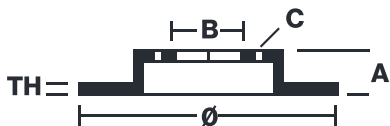

## 09.A757.10

The **09.A757.10** brake disc is synonymous with reliability

The Brembo brake disc is fully interchangeable with an Original Equipment brake disc. The control of the entire production cycle allows Brembo to offer brake discs with outstanding performance levels, reliability, durability and comfort in all conditions of use. All Brembo brake discs are accompanied by the ECE-R90 homologation.

### Technical specifications

EAN code  
**8020584020371**

Axle  
**Front**

Diameter Ø  
**320** mm

Thickness (TH)  
**28** mm

Height (A)  
**50** mm

Number of holes (C)  
**5**

Brake disc type  
**Ventilated**