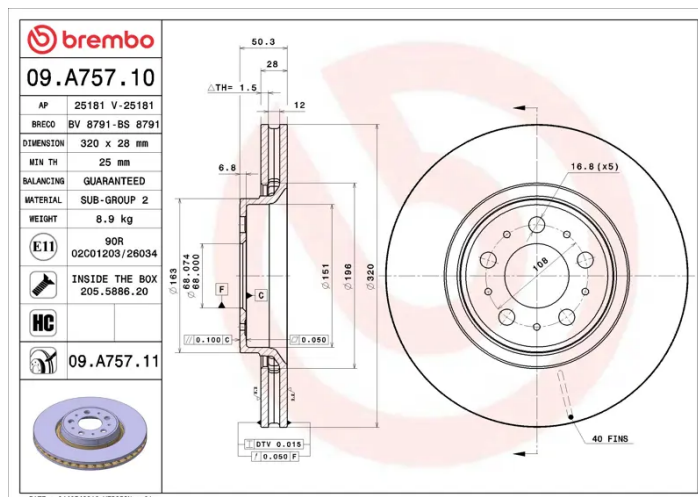

### Technical specifications

EAN code  
**8020584020371**

Axle  
**Front**

Diameter Ø  
**320** mm

Thickness (TH)  
**28** mm

Height (A)  
**50** mm

Number of holes (C)  
**5**

Brake disc type  
**Ventilated**

Centering (B)  
**68** mm

Min. thickness  
**25** mm

Tightening torque  
**140** Nm

**COMPATIBLE VEHICLES**