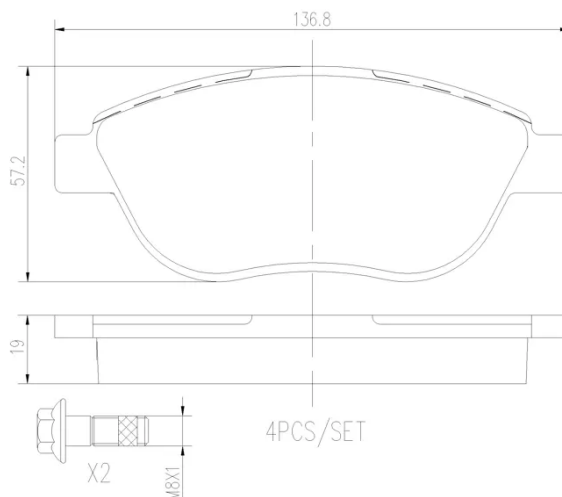

- ✓ OE-equivalent
- ✓ Brembo quality
- ✓ Safety
- ✓ Comfort
- ✓ Durability
- ✓ Dust reduction
- ✓ With accessories

Technical specifications

EAN code 8020584083697	Axle Front	Thickness 19 mm
Width 137 mm	Height 57 mm	Braking system Bosch
Wear indicator Without	WVA number 23708,23981	Accessories With accessories With anti-squeal shim With brake caliper bolts