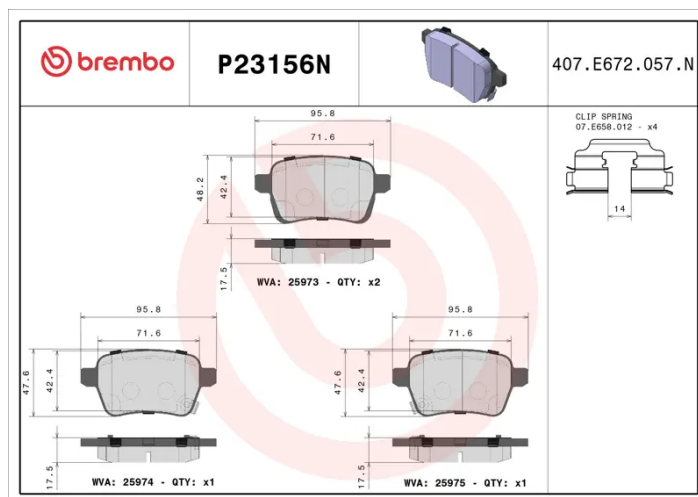

## Technical specifications

EAN code <b>8020584083673</b>	Axle <b>Rear</b>	Thickness <b>18 mm</b>
Width <b>96 mm</b>	Height <b>48 mm</b>	Braking system <b>TRW</b>
Wear indicator <b>Acoustic</b>	WVA number <b>25973,25974,25975</b>	Accessories <b>With accessories With anti-squeal shim</b>