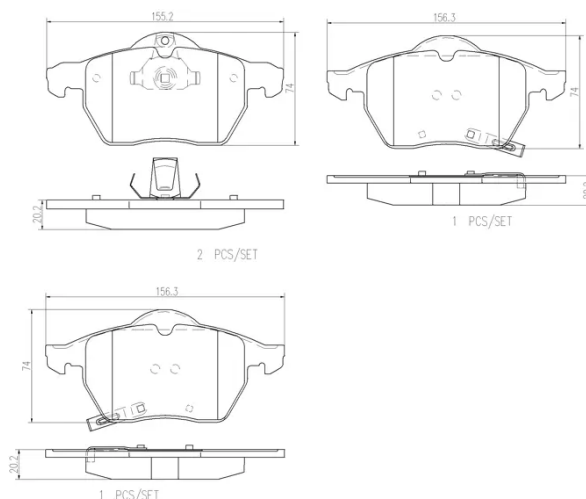

- ✓ OE-equivalent
- ✓ Brembo quality
- ✓ Safety
- ✓ Comfort
- ✓ Durability
- ✓ Dust reduction
- ✓ With accessories

Technical specifications

EAN code 8020584104477	Axle Front	Thickness 20 mm
Width 155 mm	Height 74 mm	Braking system Teves
Wear indicator Acoustic	WVA number 23123,23116,23117	Accessories With anti-squeal shim With accessories With piston clip