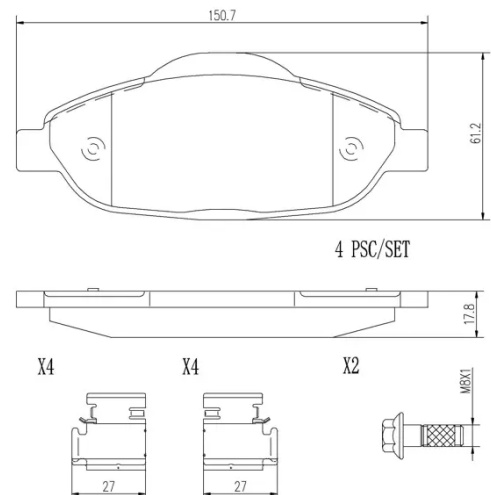

- ✓ OE-equivalent
- ✓ Brembo quality
- ✓ Safety
- ✓ Comfort
- ✓ Durability
- ✓ Dust reduction
- ✓ With accessories

Technical specifications

EAN code 8020584089491	Axle Front	Thickness 18 mm
Width 151 mm	Height 61 mm	Braking system Bosch
Wear indicator Without	WVA number 24660	Accessories With accessories With anti-squeal shim With brake caliper bolts