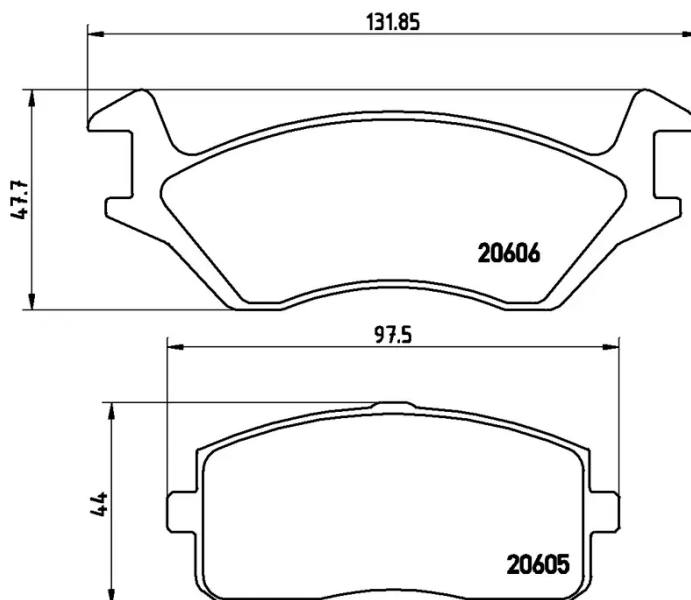

- ✓ OE-equivalent
- ✓ Brembo quality
- ✓ Safety
- ✓ Comfort
- ✓ Durability
- ✓ Dust reduction
- ✓ With accessories

Technical specifications

EAN code	Axle	Thickness
8020584086247	Front	14 mm
Width	Height	Braking system
98 mm	44 mm	Akebono
Wear indicator	WVA number	Accessories
Without	20605,20606	With anti-squeal shim