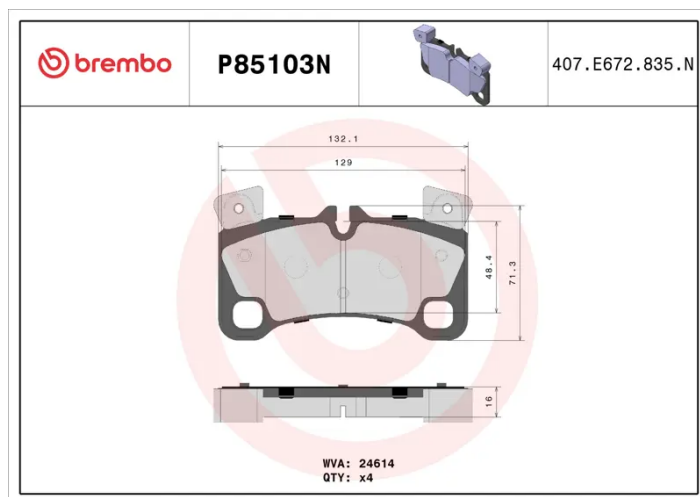

## Technical specifications

EAN code <b>8020584083550</b>	Axle <b>Rear</b>	Thickness <b>16 mm</b>
Width <b>132 mm</b>	Height <b>77 mm</b>	Braking system <b>Brembo</b>
Wear indicator <b>Prepared for wear indicator</b>	WVA number <b>24614</b>	Accessories <b>With anti-squeal shim With counterweights</b>