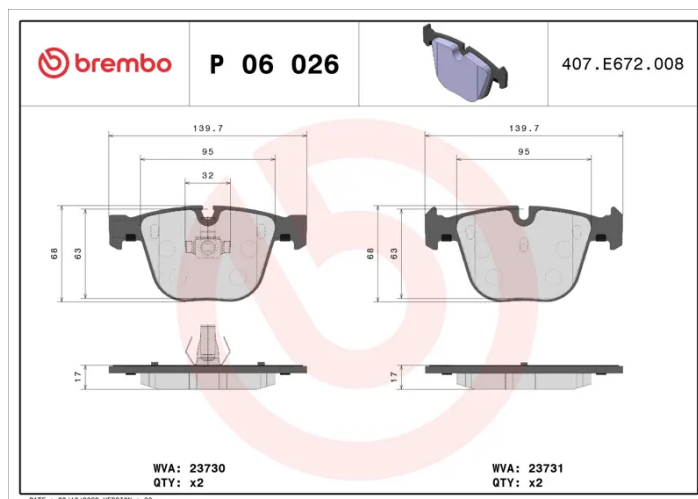

BRAKE PAD

P 06 026

The P 06 026 brake pad is synonymous with reliability

The Brembo brake pad guarantees ultimate safety when braking thanks to the use of more than 100 different compounds, designed according to the type of vehicle and use. Stopping distances reduced to a minimum, maximum driving comfort and silent operation are the most important features of Brembo materials. Brembo brake pads are supplied together with an extensive range of accessories and assembly kits for professional-standard installation.

- ✓ OE-equivalent
- ✓ Brembo quality
- ✓ ECE-R90 certificate
- ✓ Safety
- ✓ Performance
- ✓ Comfort
- ✓ With accessories

Technical specifications

EAN code 8020584050262	Axle Rear	Thickness 17 mm
Width 140 mm	Height 67 mm	Braking system Teves
Wear indicator Prepared for wear indicator	WVA number 23730,23731	Accessories With accessories With anti-squeal shim With piston clip