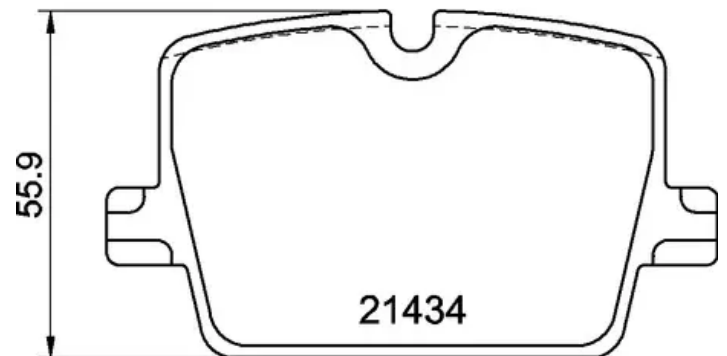

Technical specifications

EAN code
8020584117842

Axle
Rear

Thickness
17 mm

Width
99 mm

Height
56 mm

Braking system
TRW

Wear indicator
Prepared for wear indicator

WVA number
21433,21434

Accessories
**With accessories
With anti-squeal shim
With brake caliper bolts**

COMPATIBLE VEHICLES

COMPATIBLE OE PART NUMBERS

34206888831	BMW
34206888832	BMW
04466WAA01	TOYOTA
04466WAA02	TOYOTA