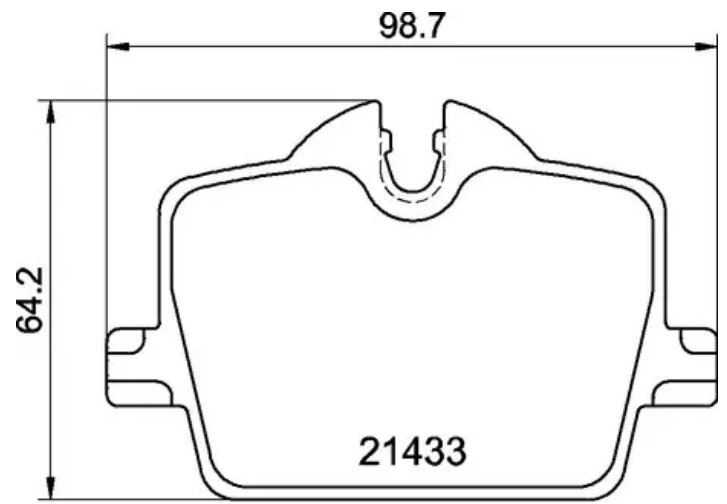

Technical specifications

EAN code
8020584117842

Axle
Rear

Thickness
17 mm

Width
99 mm

Height
56 mm

Braking system
TRW

Wear indicator
Prepared for wear indicator

WVA number
21433,21434

Accessories
**With accessories
With anti-squeal shim
With brake caliper bolts**

COMPATIBLE VEHICLES

COMPATIBLE OE PART NUMBERS

34206888831	BMW
34206888832	BMW
04466WAA01	TOYOTA
04466WAA02	TOYOTA