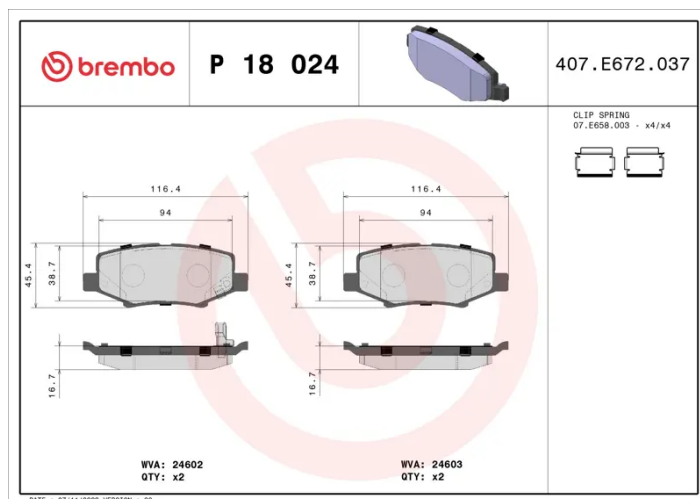

BRAKE PAD

P 18 024

The P 18 024 brake pad is synonymous with reliability

The Brembo brake pad guarantees ultimate safety when braking thanks to the use of more than 100 different compounds, designed according to the type of vehicle and use. Stopping distances reduced to a minimum, maximum driving comfort and silent operation are the most important features of Brembo materials. Brembo brake pads are supplied together with an extensive range of accessories and assembly kits for professional-standard installation.

- ✓ OE-equivalent
- ✓ Brembo quality
- ✓ ECE-R90 certificate
- ✓ Safety
- ✓ Performance
- ✓ Comfort
- ✓ With accessories

Technical specifications

EAN code 8020584102916	Axle Rear	Thickness 16 mm
Width 116 mm	Height 45 mm	Braking system TRW
Wear indicator Acoustic	WVA number 24603,24602	Accessories With piston clip With anti-squeal shim With accessories