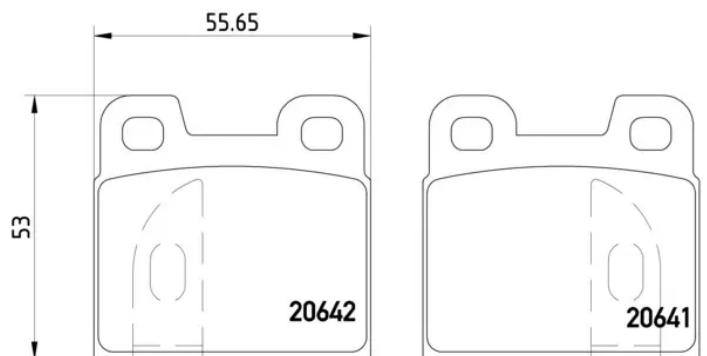

### Technical specifications

EAN code	Axle	Thickness
<b>8020584050743</b>	<b>Rear</b>	<b>15 mm</b>
Width	Height	Braking system
<b>56 mm</b>	<b>53 mm</b>	<b>Teves</b>
Wear indicator	WVA number	Accessories
<b>Without</b>	<b>20641,20642</b>	<b>With anti-squeal shim</b>