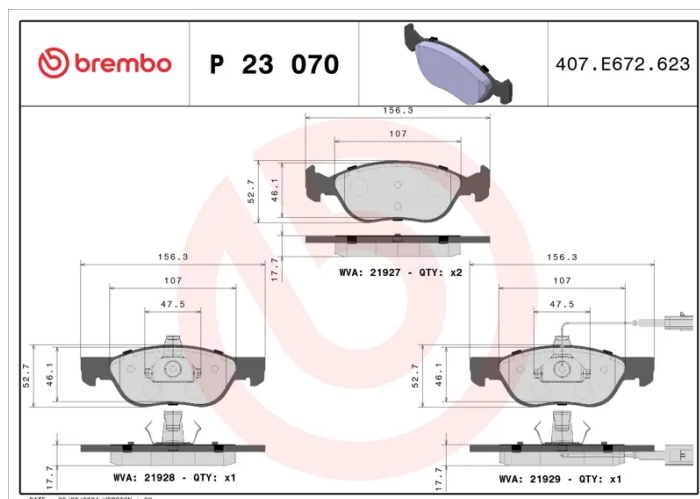

BRAKE PAD

P 23 070

The P 23 070 brake pad is synonymous with reliability

The Brembo brake pad guarantees ultimate safety when braking thanks to the use of more than 100 different compounds, designed according to the type of vehicle and use. Stopping distances reduced to a minimum, maximum driving comfort and silent operation are the most important features of Brembo materials. Brembo brake pads are supplied together with an extensive range of accessories and assembly kits for professional-standard installation.

- ✓ OE-equivalent
- ✓ Brembo quality
- ✓ ECE-R90 certificate
- ✓ Safety
- ✓ Performance
- ✓ Comfort
- ✓ With accessories

Technical specifications

| | | |
|-----------------------------------|--|---|
| EAN code 8020584051405 | Axle Front | Thickness 18 mm |
| Width 156 mm | Height 53 mm | Braking system Teves |
| Wear indicator Electric | WVA number 21927,21928,21929 | Accessories With accessories With anti-squeal shim With piston clip |