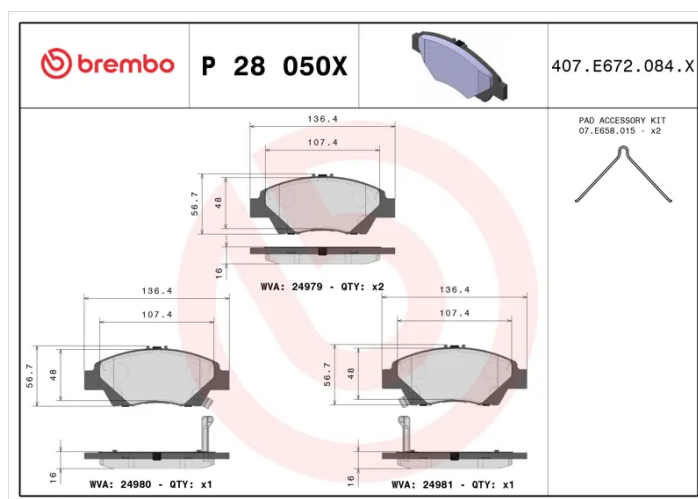

BRAKE PAD XTRA P 28 050X

The P 28 050X Xtra brake pad is synonymous with reliability

Brembo Xtra brake pads, developed to enhance the advantages of the Xtra and Max discs, are made using the special BRM X L01 compound which consists of more than 30 different components. Compared with the compound used for original-equivalent pads, the new solution assures a higher friction coefficient, which translates to more precise and stable braking, at both high and low temperatures. All this makes for greater driving comfort and improved pedal modularity, without compromising the product's mileage output.

- ✓ Brembo quality
- ✓ ECE-R90 certificate
- ✓ Safety
- ✓ Performance
- ✓ Sports driving
- ✓ With accessories

Technical specifications

EAN code 8020584068847	Axle Front	Thickness 17 mm
Width 136 mm	Height 56 mm	Braking system Akebono
Wear indicator Acoustic	WVA number 24979,24980,24981	Accessories With accessories With anti-squeal shim