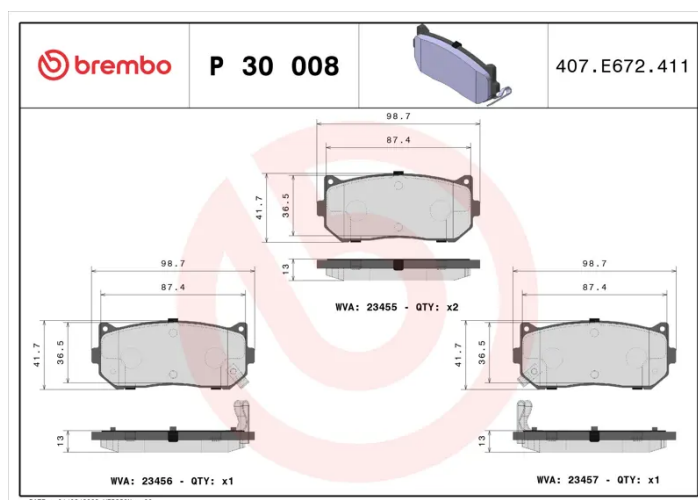

BRAKE PAD

P 30 008

The P 30 008 brake pad is synonymous with reliability

The Brembo brake pad guarantees ultimate safety when braking thanks to the use of more than 100 different compounds, designed according to the type of vehicle and use. Stopping distances reduced to a minimum, maximum driving comfort and silent operation are the most important features of Brembo materials. Brembo brake pads are supplied together with an extensive range of accessories and assembly kits for professional-standard installation.

- ✓ OE-equivalent
- ✓ Brembo quality
- ✓ ECE-R90 certificate
- ✓ Safety
- ✓ Performance
- ✓ Comfort

Technical specifications

EAN code 8020584052785	Axle Rear	Thickness 13 mm
Width 99 mm	Height 42 mm	Braking system Sumitomo
Wear indicator Acoustic	WVA number 23455,23456,23457	Accessories With anti-squeal shim