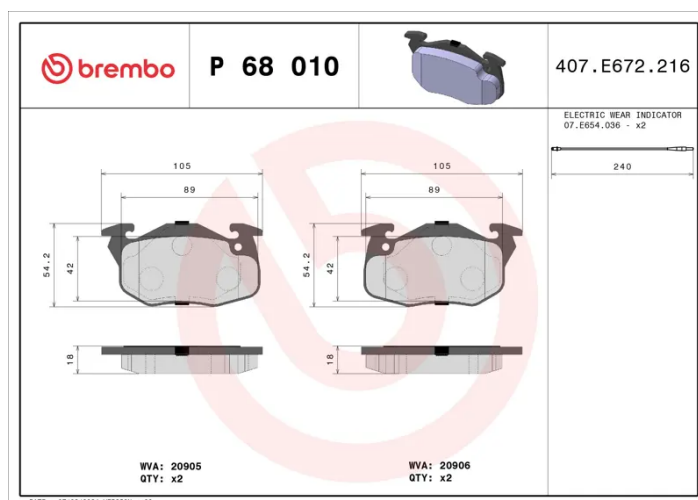

BRAKE PAD

P 68 010

The P 68 010 brake pad is synonymous with reliability

The Brembo brake pad guarantees ultimate safety when braking thanks to the use of more than 100 different compounds, designed according to the type of vehicle and use. Stopping distances reduced to a minimum, maximum driving comfort and silent operation are the most important features of Brembo materials. Brembo brake pads are supplied together with an extensive range of accessories and assembly kits for professional-standard installation.

- ✓ OE-equivalent
- ✓ Brembo quality
- ✓ ECE-R90 certificate
- ✓ Safety
- ✓ Performance
- ✓ Comfort

Technical specifications

EAN code 8020584056738	Axle Front	Thickness 18 mm
Width 105 mm	Height 54 mm	Braking system Bendix
Wear indicator Electric	WVA number 20905,20906,20986,20987	Accessories With anti-squeal shim