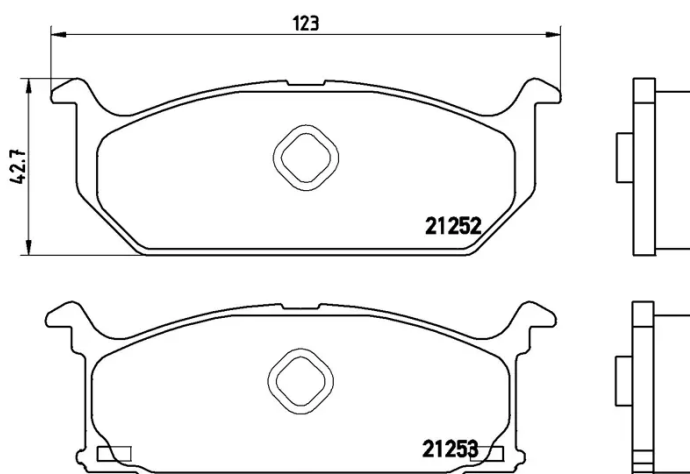

BRAKE PAD

P 79 003

The P 79 003 brake pad is synonymous with reliability

The Brembo brake pad guarantees ultimate safety when braking thanks to the use of more than 100 different compounds, designed according to the type of vehicle and use. Stopping distances reduced to a minimum, maximum driving comfort and silent operation are the most important features of Brembo materials. Brembo brake pads are supplied together with an extensive range of accessories and assembly kits for professional-standard installation.

- ✓ OE-equivalent
- ✓ Brembo quality
- ✓ ECE-R90 certificate
- ✓ Safety
- ✓ Performance
- ✓ Comfort

Technical specifications

EAN code	Axle	Thickness
8020584057230	Front	15 mm
Width	Height	Braking system
123 mm	43 mm	Akebono
Wear indicator	WVA number	Accessories
Without	21252,21253	With anti-squeal shim