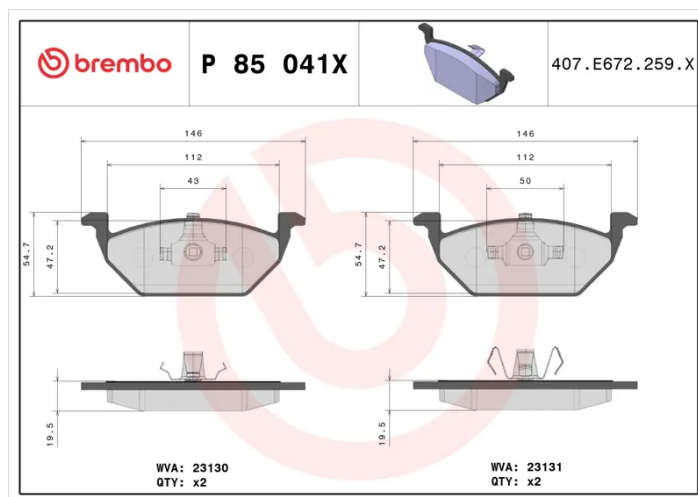

BRAKE PAD XTRA P 85 041X

The P 85 041X Xtra brake pad is synonymous with reliability

Brembo Xtra brake pads, developed to enhance the advantages of the Xtra and Max discs, are made using the special BRM X L01 compound which consists of more than 30 different components. Compared with the compound used for original-equivalent pads, the new solution assures a higher friction coefficient, which translates to more precise and stable braking, at both high and low temperatures. All this makes for greater driving comfort and improved pedal modularity, without compromising the product's mileage output.

- ✓ OE-equivalent
- ✓ Brembo quality
- ✓ ECE-R90 certificate
- ✓ Safety
- ✓ Performance
- ✓ Sports driving

Technical specifications

EAN code 8020584069257	Axle Front	Thickness 20 mm
Width 146 mm	Height 55 mm	Braking system Teves
Wear indicator Without	WVA number 23130,23131	Accessories With anti-squeal shim