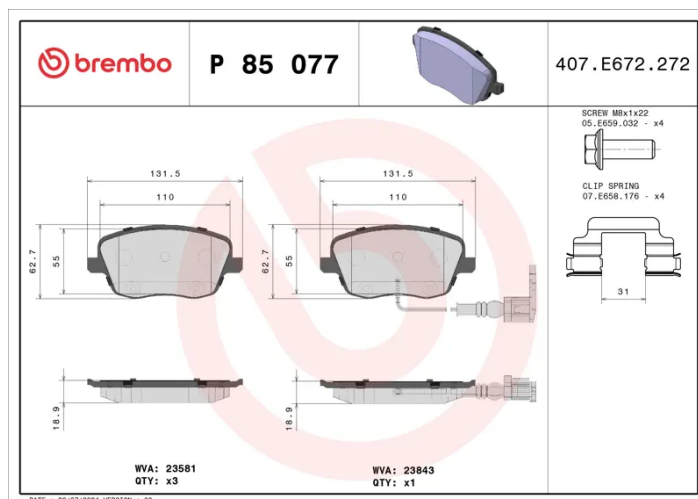

BRAKE PAD

P 85 077

The P 85 077 brake pad is synonymous with reliability

The Brembo brake pad guarantees ultimate safety when braking thanks to the use of more than 100 different compounds, designed according to the type of vehicle and use. Stopping distances reduced to a minimum, maximum driving comfort and silent operation are the most important features of Brembo materials. Brembo brake pads are supplied together with an extensive range of accessories and assembly kits for professional-standard installation.

- ✓ OE-equivalent
- ✓ Brembo quality
- ✓ ECE-R90 certificate
- ✓ Safety
- ✓ Performance
- ✓ Comfort
- ✓ With accessories

Technical specifications

EAN code 8020584058800	Axle Front	Thickness 19 mm
Width 132 mm	Height 63 mm	Braking system Lucas
Wear indicator Electric	WVA number 23581,23843	Accessories With accessories With anti-squeal shim With brake caliper bolts