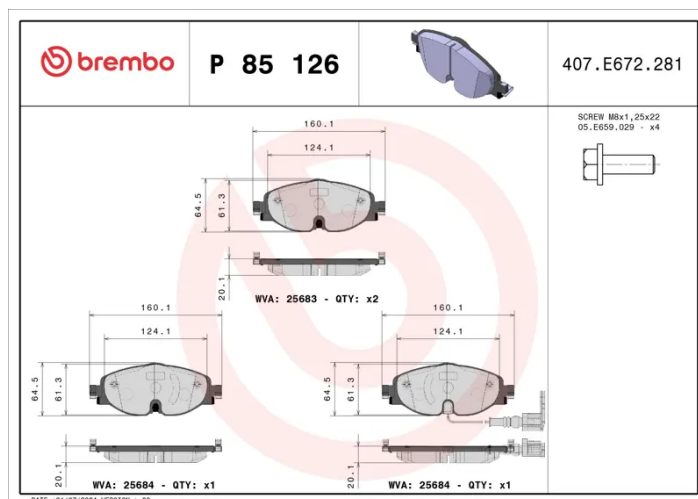

BRAKE PAD

P 85 126

The P 85 126 brake pad is synonymous with reliability

The Brembo brake pad guarantees ultimate safety when braking thanks to the use of more than 100 different compounds, designed according to the type of vehicle and use. Stopping distances reduced to a minimum, maximum driving comfort and silent operation are the most important features of Brembo materials. Brembo brake pads are supplied together with an extensive range of accessories and assembly kits for professional-standard installation.

- ✓ OE-equivalent
- ✓ Brembo quality
- ✓ ECE-R90 certificate
- ✓ Safety
- ✓ Performance
- ✓ Comfort
- ✓ With accessories

Technical specifications

EAN code 8020584103999	Axle Front	Thickness 20 mm
Width 160 mm	Height 65 mm	Braking system TRW
Wear indicator Electric	WVA number 25683,25684	Accessories With accessories With anti-squeal shim With brake caliper bolts