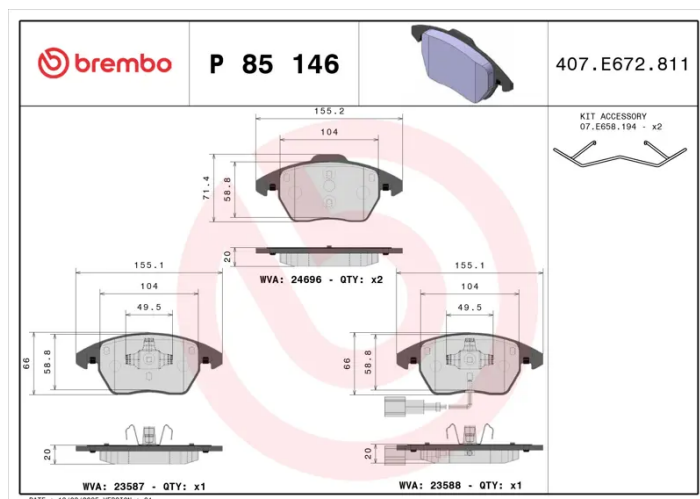

BRAKE PAD

P 85 146

The P 85 146 brake pad is synonymous with reliability

The Brembo brake pad guarantees ultimate safety when braking thanks to the use of more than 100 different compounds, designed according to the type of vehicle and use. Stopping distances reduced to a minimum, maximum driving comfort and silent operation are the most important features of Brembo materials. Brembo brake pads are supplied together with an extensive range of accessories and assembly kits for professional-standard installation.

- ✓ OE-equivalent
- ✓ Brembo quality
- ✓ ECE-R90 certificate
- ✓ Safety
- ✓ Performance
- ✓ Comfort
- ✓ With accessories

Technical specifications

EAN code 8020584081242	Axle Front	Thickness 20 mm
Width 155 mm	Height 66 mm	Braking system Teves
Wear indicator Electric	WVA number 23587,23588,24696	Accessories With accessories With anti-squeal shim With piston clip