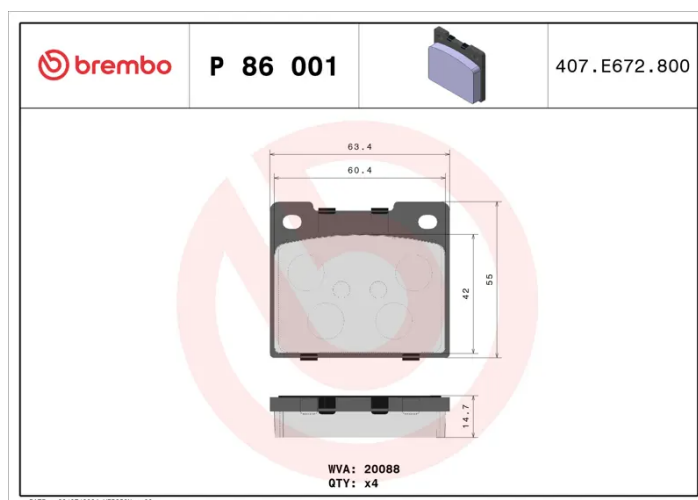

BRAKE PAD

P 86 001

The P 86 001 brake pad is synonymous with reliability

The Brembo brake pad guarantees ultimate safety when braking thanks to the use of more than 100 different compounds, designed according to the type of vehicle and use. Stopping distances reduced to a minimum, maximum driving comfort and silent operation are the most important features of Brembo materials. Brembo brake pads are supplied together with an extensive range of accessories and assembly kits for professional-standard installation.

- ✓ OE-equivalent
- ✓ Brembo quality
- ✓ ECE-R90 certificate
- ✓ Safety
- ✓ Performance
- ✓ Comfort

Technical specifications

EAN code 8020584058893	Axle Front and rear	Thickness 14 mm
Width 63 mm	Height 55 mm	Braking system Lucas
Wear indicator Without	WVA number 20088	Accessories With anti-squeal shim