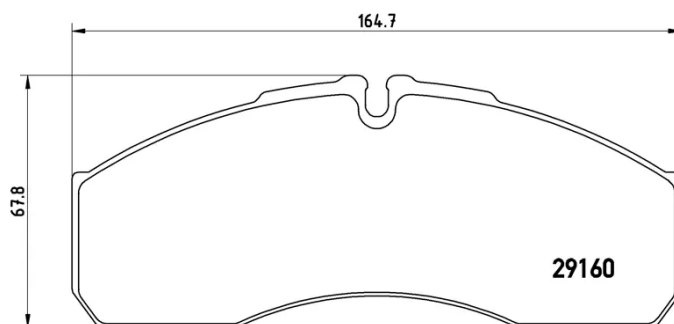

### Technical specifications

EAN code	Axle	Thickness
8020584059326	Front	20 mm
Width	Height	Braking system
165 mm	68 mm	Brembo PF 2.52
Wear indicator	WVA number	Accessories
Prepared for wear indicator	29160	With anti-squeal shim