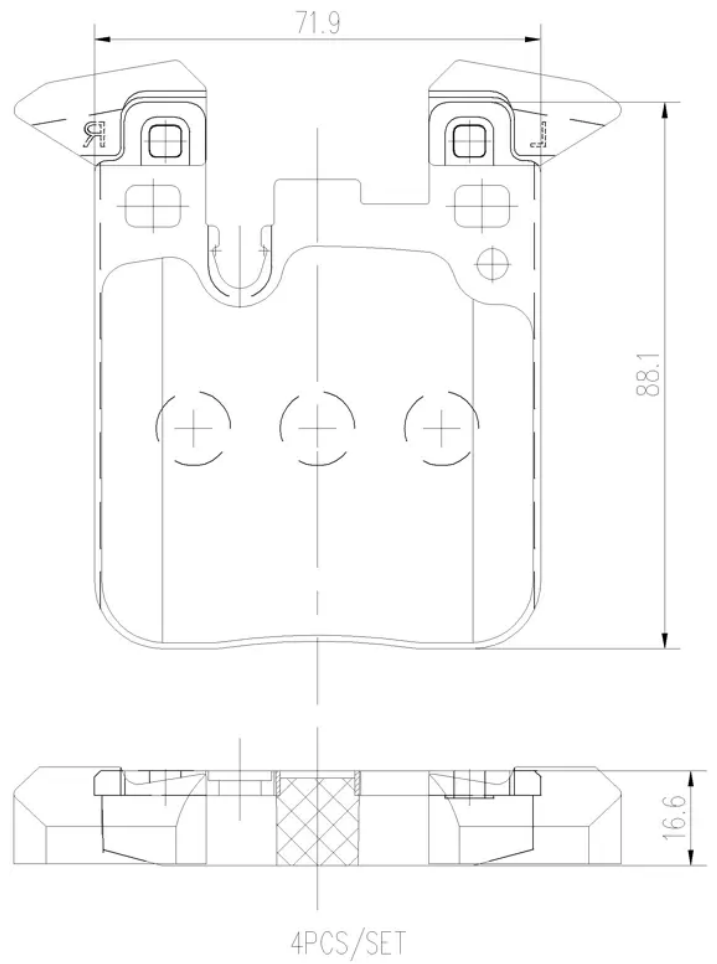

Technical specifications

EAN code
8020584082058

Axle
Rear

Thickness
17 mm

Width
72 mm

Height
88 mm

Braking system
Brembo

Wear indicator
Prepared for wear indicator

WVA number
25029

Accessories
**With counterweights
With anti-squeal shim**

COMPATIBLE VEHICLES

COMPATIBLE OE PART NUMBERS

34212284766	BMW
34212284989	BMW
3421228498903	BMW
34212464314	BMW
34216855474	BMW
34216876422	BMW
34216887576	BMW
34218099354	BMW
3421950590501	BMW
950590501	BMW