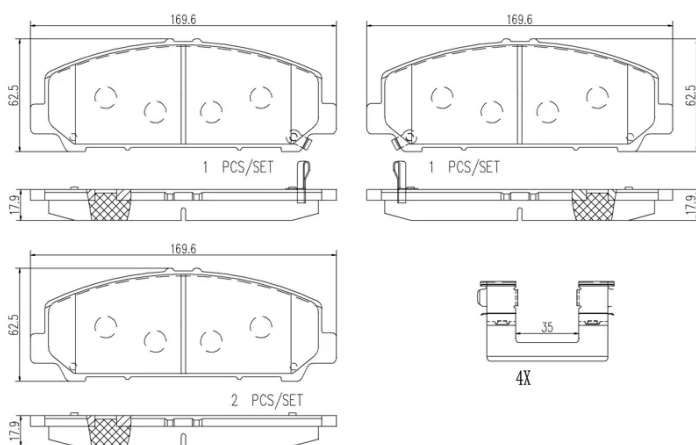

## Technical specifications

EAN code <b>8020584099025</b>	Axle <b>Front</b>	Thickness <b>18 mm</b>
Width <b>170 mm</b>	Height <b>63 mm</b>	Braking system <b>Akebono</b>
Wear indicator <b>Acoustic</b>	WVA number <b>22042,22043,22044</b>	Accessories <b>With anti-squeal shim</b>