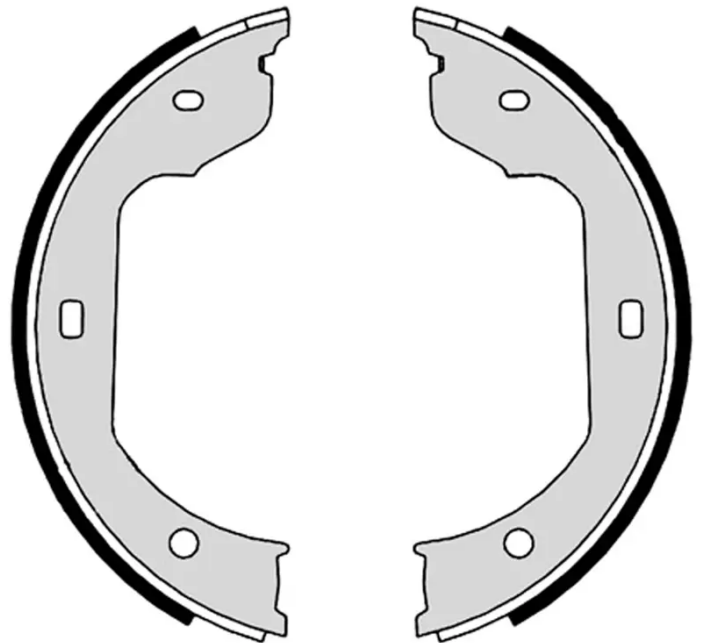

SHOE

S 06 511

The S 06 511 brake shoe is synonymous with reliability

Brembo brake shoes of original equipment quality guarantee the safe and reliable performance of your drum braking system. All Brembo brake shoes are accompanied by a ECE-R90 homologation certificate.

- ✓ OE-equivalent
- ✓ Brembo quality
- ✓ ECE-R90 certificate
- ✓ Safety
- ✓ Durability

Technical specifications

EAN code
8432509639733

Rear

Diameter
185 mm

Width
30 mm

Braking system
ATE

Type
Parking brake