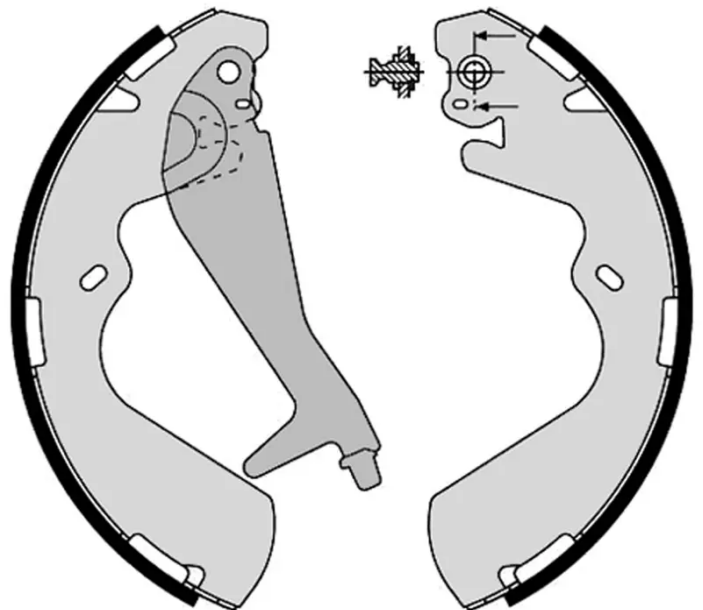

SHOE

S 30 514

The S 30 514 brake shoe is synonymous with reliability

Brembo brake shoes of original equipment quality guarantee the safe and reliable performance of your drum braking system. All Brembo brake shoes are accompanied by a ECE-R90 homologation certificate.

- ✓ OE-equivalent
- ✓ Brembo quality
- ✓ ECE-R90 certificate
- ✓ Safety
- ✓ Durability

Technical specifications

EAN code
8432509641385

Rear

Diameter
270 mm

Width
53 mm

Parking brake lever
With handbrake
lever